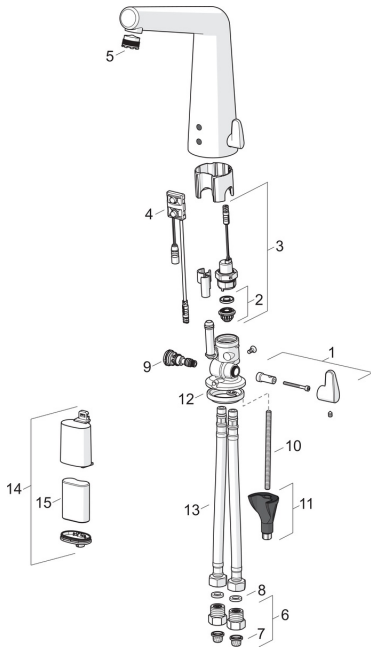

Spare parts

SP3017F

	Name	Code
01	Temperature control handle Chrome	1002424V
02	Membrane support ring	199205V
03	Solenoid valve	199206V
04	Sensor, 6/9/12 V Bluetooth	1001424V
05	Aerator and key, M18.5x1	601901V
06	One-way valve with litter screen Chrome	198473/2
07	Litter filters	199257/2
08	Gasket, 8x14.3x2	600705/10
09	Temperature regulator	199201V
10	Fixing screw, M8x1, L=250	1002624V
11	Fixing set	602610V
12	Bottom seal	1002371V
13	Flexible pipe, L=500, G3/8-M10x1	602328/2
14	Battery casing	199438V
15	Lithium battery, 2CR5 6 V	198330