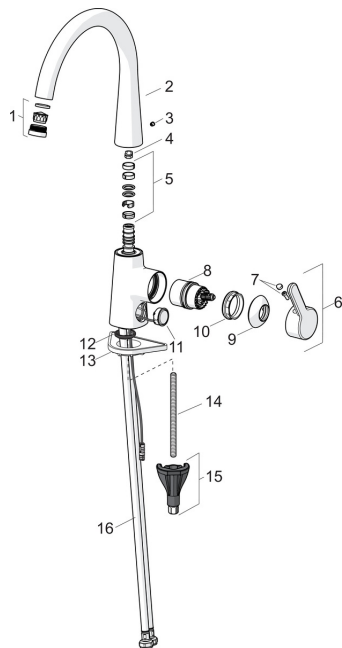

Spare parts

SP3030F

	Name	Code
01	Aerator and key, M24x1 Chrome	602705V
02	Spout Chrome	1002458V
03	Cover plug Chrome	602685V
04	Spout overturning stopper, 60°/0°	159667/10
04	Spout overturning stopper, 120°	159670/10
05	Sealing kit for spout	1001098V
06	Lever Chrome	1003084V
07	Symbol plug	1002323V
08	Cartridge	1003691V
09	Covering cap Chrome	1001740V
10	Tightening nut	158726
11	Push button, 3 V Chrome	1004296V
12	Bottom seal	1002371V
13	Supporting plate, 100x60mm	158825
14	Fixing screw, M8x1, L=130	1000780V
15	Fixing set	602610V
16	Flexible pipe, L=550, G3/8-M10x1 LH	1005303V