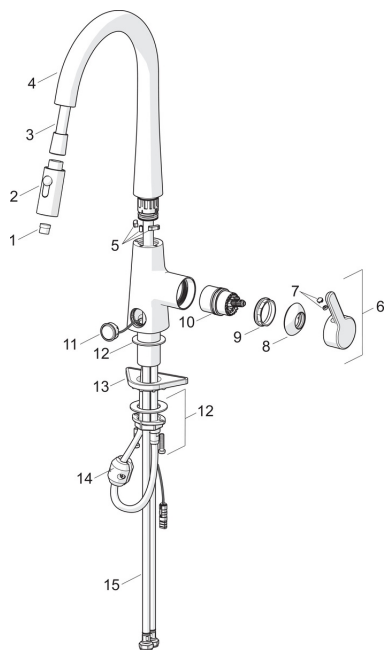

## Spare parts

### SP3032F

	Name	Code
01	Aerator Chrome	1000972V
02	Shower head Chrome	1001321V
03	Shower hose, L=1500, G1/2-M14x1	1004704V
04	Spout Chrome	1003323V
05	Spout overturning stopper, 60° / 0°	602706/2
06	Lever Chrome	1003084V
07	Symbol plug	602069V
08	Covering cap Chrome	1001740V
09	Tightening nut	158726
10	Cartridge	1003691V
11	Push button, 3 V Chrome	1004296V
12	Fixing set	602629V
13	Supporting plate, 100x60mm	158825
14	Counterbalance	602342V
15	Flexible pipe, L=550, G3/8-M10x1 LH	1004663V