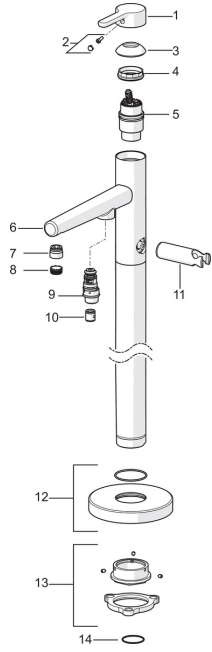

## Spare parts

### SP3050

	Name	Code
01	Lever Chrome	1003074V
02	Symbol plug	1002323V
03	Covering cap Chrome	1001740V
04	Tightening nut	158726
05	Cartridge	158890
06	Spout Chrome	1003727V
07	Fitting ring for aerator Chrome	1001722V
08	Aerator, M18.5x1	1004823V
09	Diverter	602680V
10	Non-return valve	601989V
11	Hand shower holder Chrome	602681V
12	Cover plate Chrome	1003330V
13	Fixing set	602682V
14	O-ring, d 35x2	602683V