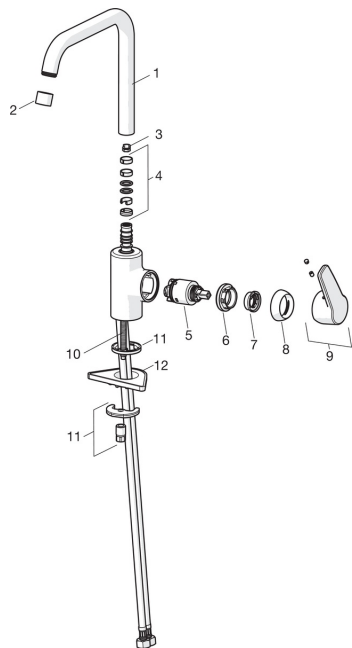

Spare parts

SP3931F

	Name	Code
01	High spout Chrome	1001049V
02	Aerator, M22x1 STD CC A Chrome	1001070V
03	Spout overturning stopper, 60° / 0°	159667/10
03	Spout overturning stopper, 120°	159670/10
04	Sealing kit for spout	1001098V
05	Cartridge, 3.5 Classic	601969V
06	Tightening nut, M40x1, SW30	601968V
07	Temperature adjustment limiter	601973V
08	Covering cap Chrome	601967V
09	Lever Chrome	1000986V
10	Fixing screw, M8x1, L=140	601970V
11	Fixing set	601985V
12	Supporting plate, 100x60mm	158825