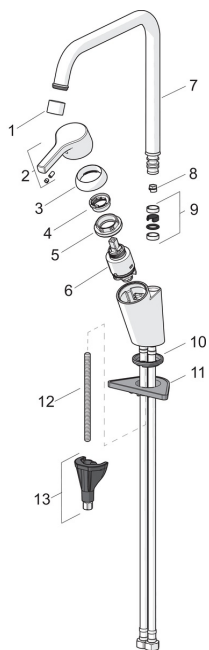

Spare parts

SP3933FH

	Name	Code
01	Aerator, M22x1 STD CC A Chrome	1001070V
02	Lever Chrome	1005671V
03	Covering cap Chrome	601967V
04	Temperature adjustment limiter	601973V
05	Tightening nut, M40x1, SW30	601968V
06	Cartridge, 3.5 Classic	601969V
07	High spout, L=255 Chrome	1000228V
08	Spout overturning stopper, 120°	159670/10
08	Spout overturning stopper, 60° / 0°	159667/10
09	Sealing kit for spout	198287V
10	Bottom seal	1002371V
11	Supporting plate, 100x60mm	158825
12	Fixing screw, M8x1, L=130	1000780V
13	Fixing set	602610V