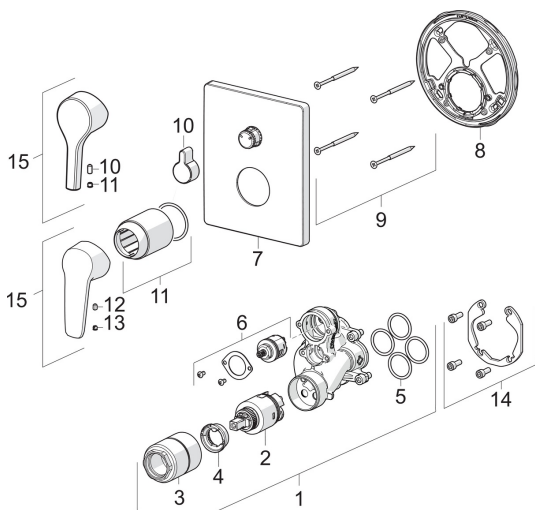

Spare parts

SP3988

	Name	Code
01	Functional unit, 3.5 Discontinued	602661V
02	Cartridge, 3.5 Classic	601969V
03	Screw sleeve, M38x1 Discontinued	602657V
04	Temperature adjustment limiter	601973V
05	O-ring, 23.47x2.62	602649V
06	Diverter and cartridge	198282V
07	Cover flange Chrome Discontinued	602662V
08	Fixing part Discontinued	602655V
09	Screw, M4.5x80	602652V
10	Diverter knob Chrome Discontinued	602014V
11	Covering cap Chrome	601990V
12	Screw, M5x8, SW2.5 Discontinued	602659V
13	Symbol plug Grey Discontinued	602660V
14	Installation kit	602646V
15	Lever Chrome	1000801V
15	Lever Chrome	1005671V
N.I.	Adapter	602643V
N.I.	Raising kit, 15 mm	602642V