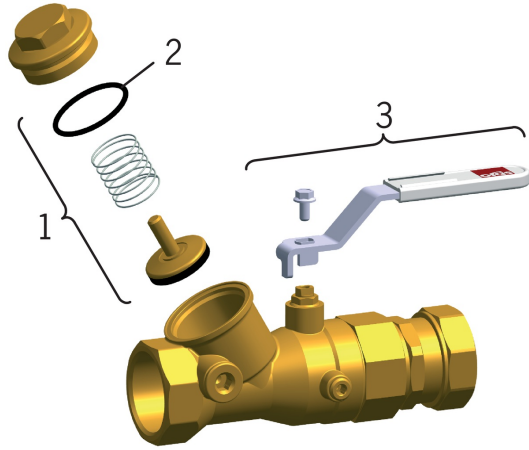

EAN:
static.oras.com/4130

Spare parts

SP4130

	Name	Code
01	Plate full, DN40	418386V
01	Plate full, DN25	418384V
01	Plate full, DN20	418383V
01	Plate full, DN15, d 18	418382V
01	Plate full, DN50	418387V
01	Plate full, DN32	418385V
02	O-ring, 53.64x2.62, DN50	418347/10
02	O-ring, 44.12x2.62, DN40	418346/10
02	O-ring, 36.17x2.62, DN32	418345/10
02	O-ring, 29.87x1.78, DN25	418344/10
02	O-ring, 19.1x1.6, DN15	418342/10
02	O-ring, 23.52x1.78, DN20	418343/10
03	Handle, DN8-15	418596V
03	Handle	418597V
03	Handle, DN32-40 / DN40-50	418598V