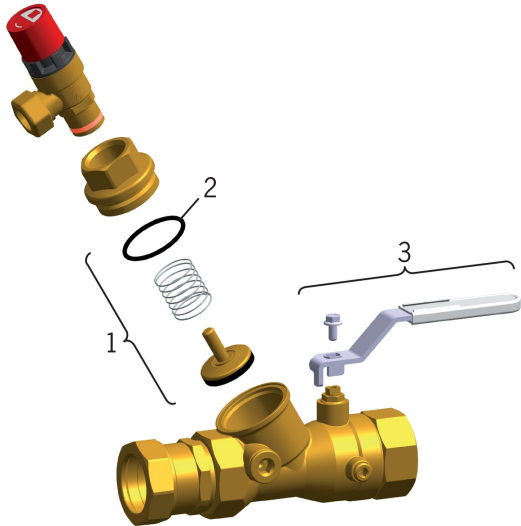

EAN:
static.oras.com/4140

Spare parts

SP4140

	Name	Code
01	Plate full, DN40	418386V
01	Plate full, DN25	418384V
01	Plate full, DN20	418383V
01	Plate full, DN15, d 18	418382V
01	Plate full, DN50	418387V
01	Plate full, DN32	418385V
02	O-ring, 53.64x2.62, DN50	418347/10
02	O-ring, 44.12x2.62, DN40	418346/10
02	O-ring, 36.17x2.62, DN32	418345/10
02	O-ring, 29.87x1.78, DN25	418344/10
02	O-ring, 19.1x1.6, DN15	418342/10
02	O-ring, 23.52x1.78, DN20	418343/10
03	Handle, DN8-15	418596V
03	Handle	418597V
03	Handle, DN32-40 / DN40-50	418598V