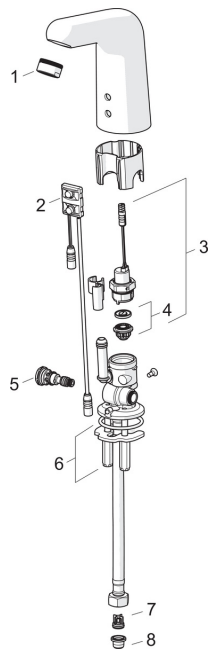

5520F Oras Medipro - Washbasin faucet, 9/12 V

EAN: 6414150080135

www.oras.com/en/products/oras/product/5520F

Spare parts

SP5520F

	Name	Code
01	Aerator, M24x1 HC-STD , 6 l/min, Laminar Chrome	602670V
02	Sensor, 6/9/12 V Bluetooth	1001424V
03	Solenoid valve	199206V
04	Membrane support ring	199205V
05	Temperature regulator	199201V
06	Fixing plates with nuts	158697
07	Non-return valve	601077V
08	Litter filters	199257/2