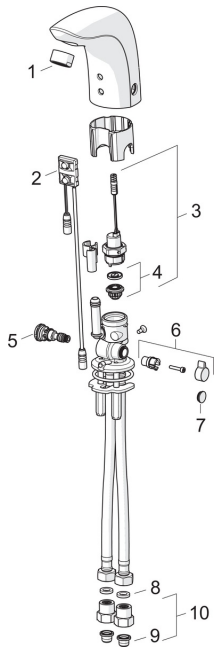

## Spare parts

### SP6120F-105

	Name	Code
01	Aerator, M24x1, -105	601166V
02	Sensor, 12 V	600082V
03	Solenoid valve	199206V
04	Membrane support ring	199205V
05	Temperature regulator	199201V
06	Temperature control handle, L=15 Chrome	199212V
07	Cover plug Chrome	199208V
08	Gasket, 8x14.3x2	600705/10
09	Litter filters	199257/2
10	One-way valve with litter screen Chrome	198473/2