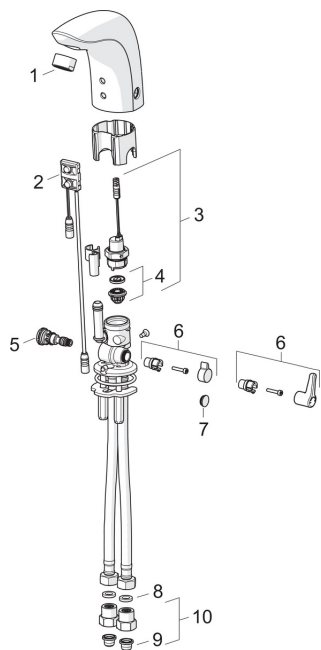

## Spare parts

### SP6120F

	Name	Code
01	Aerator, M24x1, 6 l/min Chrome	199266V
02	Sensor, 6/9/12 V Bluetooth	1001424V
02	Sensor, 12 V	600082V
03	Solenoid valve	199206V
04	Membrane support ring	199205V
05	Temperature regulator	199201V
06	Temperature control handle, L=37 Chrome	1005158V
06	Temperature control handle, L=15 Chrome	199212V
07	Cover plug Chrome	199208V
08	Gasket, 8x14.3x2	600705/10
09	Litter filters	199257/2
10	One-way valve with litter screen Chrome	198473/2