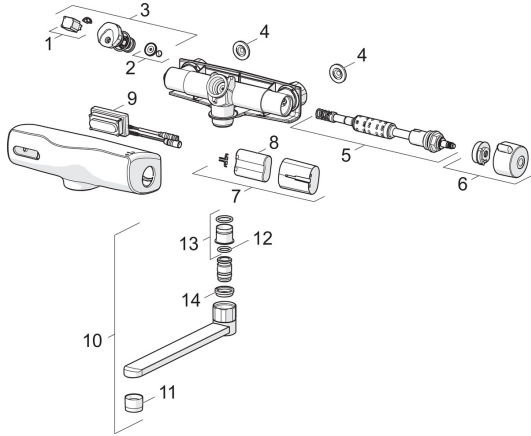

Spare parts

SP6179

	Name	Code
01	Pilot valve	199426V
02	Membrane	199240V
03	Solenoid valve	199423V
04	Filter sealing, G3/4, DN20	178375V
05	Pressostatic cartridge	199434V
06	Temperature control handle Chrome	169945V
07	Battery casing	199438V
08	Lithium battery, 2CR5 6 V	198330
09	Sensor, 6 V	600201V
10	Spout, L=100	211212
10	Spout, L=200 Chrome	211222
11	Aerator, M22x1	199435V
12	O-ring, 13.6x2.4	469360/10
13	Bushing (10 pcs), 18/20.6 Chrome	219595/10
14	Retaining ring (10 pcs)	219563/10