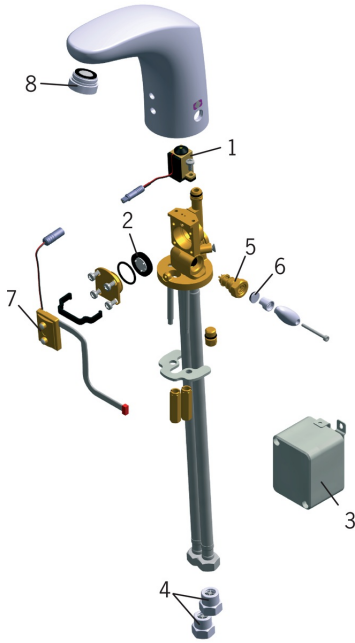

EAN: 6414150095610

www.oras.com/en/products/oras/product/6220G

Spare parts

SP6220G

	Name	Code
01	Pilot valve, 3/03-	199390V
02	Membrane for solenoid valve	198298V
03	Power source box, 230 V	198693
04	One-way valve with litter screen Chrome	198473/2
05	Temperature regulator	198484V
06	Mixing plug Chrome	198485V
07	Sensor, 6 V	198682V
08	Aerator and key, M24x1, 6 l/min Chrome	198692