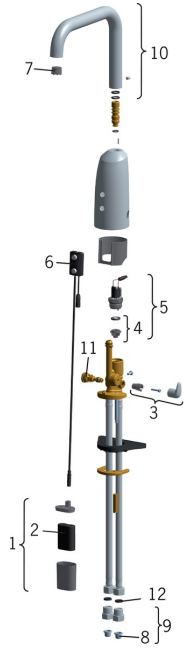

6331F Oras Electra - Washbasin faucet, 6 V

EAN: 6414150065590
static.oras.com/6331F

Spare parts

SP6331F

	Name	Code
01	Battery casing	199417V
02	Lithium battery, 2CR5 6 V	198330
03	Temperature control handle shell Chrome	600581V
04	Membrane support ring	199205V
05	Solenoid valve	199206V
06	Sensor, 6/9/12 V Bluetooth	1005063V
06	Sensor, 6 V	600774V
07	Aerator, M18.5x1 Z	600961V
08	Litter filters	199257/2
09	One-way valve with litter screen Chrome	198473/2
10	Spout, L=181	600724V
11	Temperature regulator	199201V
12	Gasket, 8x14.3x2	600705/10