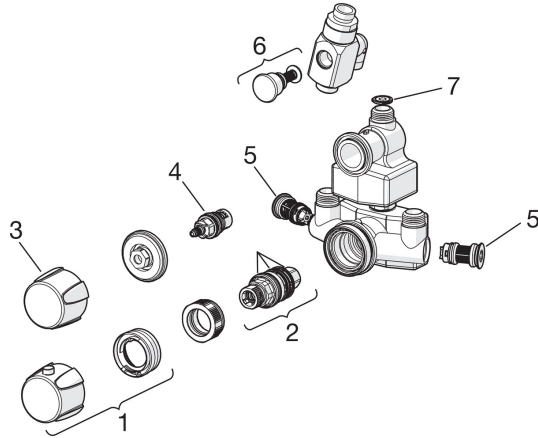

Spare parts

SP7434

	Name	Code
01	Temperature control handle Chrome	178794V
02	Thermostatic cartridge	178780V
03	Flow control handle Chrome	178783V
04	Headpart Chrome	109898
05	One-way valve with litter screen	178295
06	Diverter Chrome	209695
07	Flow limiter, G1/2, 9L/min	602138V