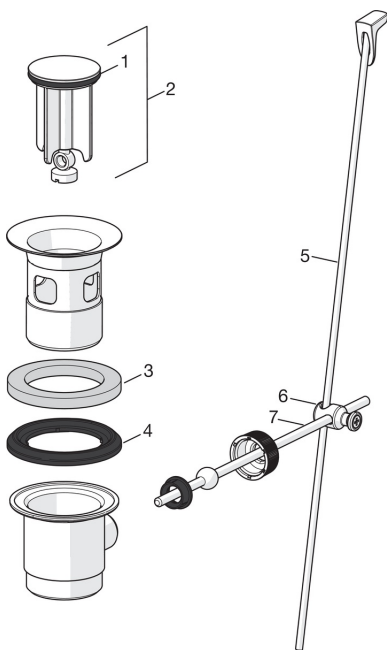

Spare parts

SP8518

	Name	Code
01	Lever Chrome	859102V
02	Covering cap Chrome	859103V
03	Tightening nut	158726
04	Cartridge	158890
05	Bottom seal	859117V
06	Fixing nut kit	859114V
07	Aerator, M24 x 1 STD HC A Chrome	232211
08	Aerator with ball joint, M24x1/M24x1 Chrome	232511

Spare parts

SP0034

	Name	Code
01	O-ring, 32.7x3	559522/10
02	Plug for pop-up waste Chrome	559506
03	Cellular plastic sealing (10 pcs), 60/40x5	559603/10
04	Form sealing, D60xD44	559536
05	Pop-up operating rod, L=380 Chrome	559529
05	Pop-up operating rod, Safira Chrome	1000681V
05	Pop-up operating rod, L=400 Chrome	559590
05	Pop-up operating rod, Ventura Chrome	559595V
05	Pop-up operating rod Satin	159008V-60
05	Pop-up operating rod, Vienda Chrome	159008V
06	Swivel joint Chrome	559523
07	Lever for pop-up waste Chrome	559591