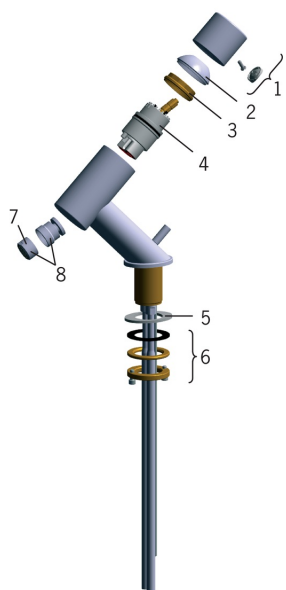

Spare parts

SP8518

	Name	Code
01	Lever Chrome	859102V
02	Covering cap Chrome	859103V
03	Tightening nut	158726
04	Cartridge	158890
05	Bottom seal	859117V
06	Fixing nut kit	859114V
07	Aerator, M24 x 1 STD HC A Chrome	232211
08	Aerator with ball joint, M24x1/M24x1 Chrome	232511

Spare parts

SP0034

	Name	Code
01	O-ring, 32.7x3	559522/10
02	Plug for pop-up waste Chrome	559506
03	Cellular plastic sealing (10 pcs), 60/40x5	559603/10
04	Form sealing, D60xD44	559536
05	Pop-up operating rod, L=380 Chrome	559529
05	Pop-up operating rod, Safira Chrome	1000681V
05	Pop-up operating rod, L=400 Chrome	559590
05	Pop-up operating rod, Ventura Chrome	559595V
05	Pop-up operating rod Satin	159008V-60
05	Pop-up operating rod, Vienda Chrome	159008V
06	Swivel joint Chrome	559523
07	Lever for pop-up waste Chrome	559591