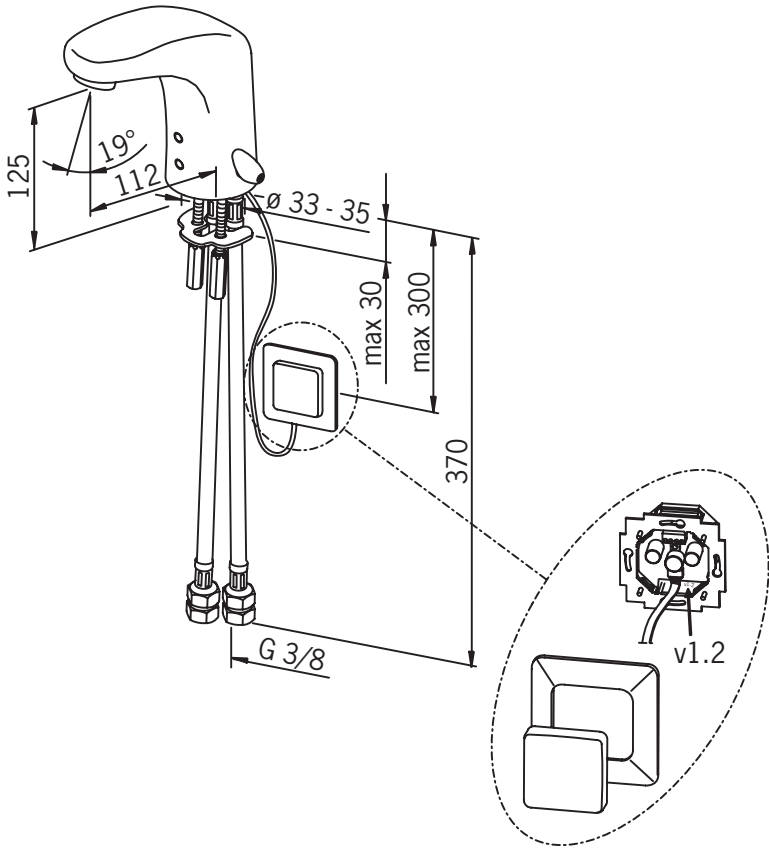

Installation Guide

Oras Electra

6220FT