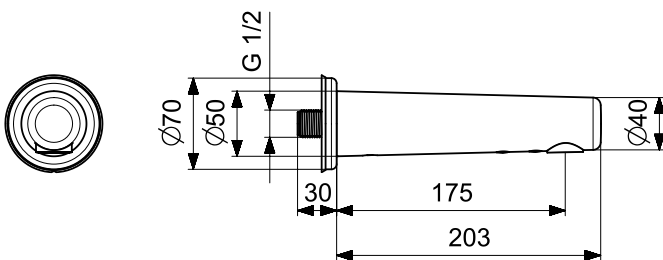

# Oras Electra. Touchless washbasin faucet for cold or pre-mixed water.

- **Hygienic**
- **Laminar flow**
- **Easy to keep clean**
- **Saves on water and energy**

Oras Electra touchless washbasin faucets are hygienic, as hands can be washed without touching the faucet. There are no extra seams because all components are inside the spout. Laminar flow (no air mixed in the water flow) reduces the risk of spreading microbes. Water is flowing only when hands are under the faucet, this saves on water and energy. There is an integrated shut-off valve, which enables the spout to be removed without the inner body. Oras Electra is battery-operated (2 x AA lithium batteries 1.5 V) and battery lifetime is approximately 3 years.

6188

Touchless washbasin faucet for cold or pre-mixed water. Battery-operated 3 V. Spout length 175 mm. Laminar flow. The faucet is equipped with a litter filter, non-return valve, shut-off valve and G 1/2" external connection thread.

6189

Touchless washbasin faucet for cold or pre-mixed water. Battery-operated 3 V. Spout length 225 mm. Laminar flow. The faucet is equipped with a litter filter, non-return valve, shut-off valve and G 1/2" external connection thread.