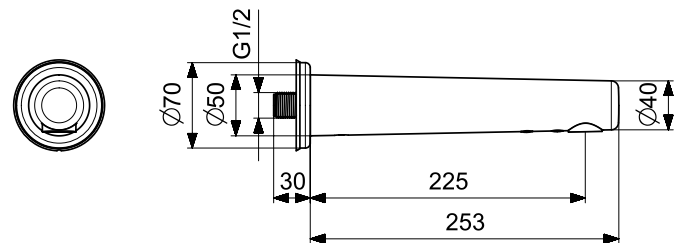

# Oras Electra. Touchless washbasin faucet for cold or pre-mixed water.

- **Hygienic**
- **Laminar flow**
- **Easy to keep clean**
- **Saves on water and energy**

Oras Electra touchless washbasin faucets are hygienic, as hands can be washed without touching the faucet. There are no extra seams because all components are inside the spout. Laminar flow (no air mixed in the water flow) reduces the risk of spreading microbes. Water is flowing only when hands are under the faucet, this saves on water and energy. There is an integrated shut-off valve, which enables the spout to be removed without the inner body. Oras Electra is battery-operated (2 x AA lithium batteries 1.5 V) and battery lifetime is approximately 3 years.

6188

Touchless washbasin faucet for cold or pre-mixed water. Battery-operated 3 V. Spout length 175 mm. Laminar flow. The faucet is equipped with a litter filter, non-return valve, shut-off valve and G 1/2" external connection thread.

6189

Touchless washbasin faucet for cold or pre-mixed water. Battery-operated 3 V. Spout length 225 mm. Laminar flow. The faucet is equipped with a litter filter, non-return valve, shut-off valve and G 1/2" external connection thread.